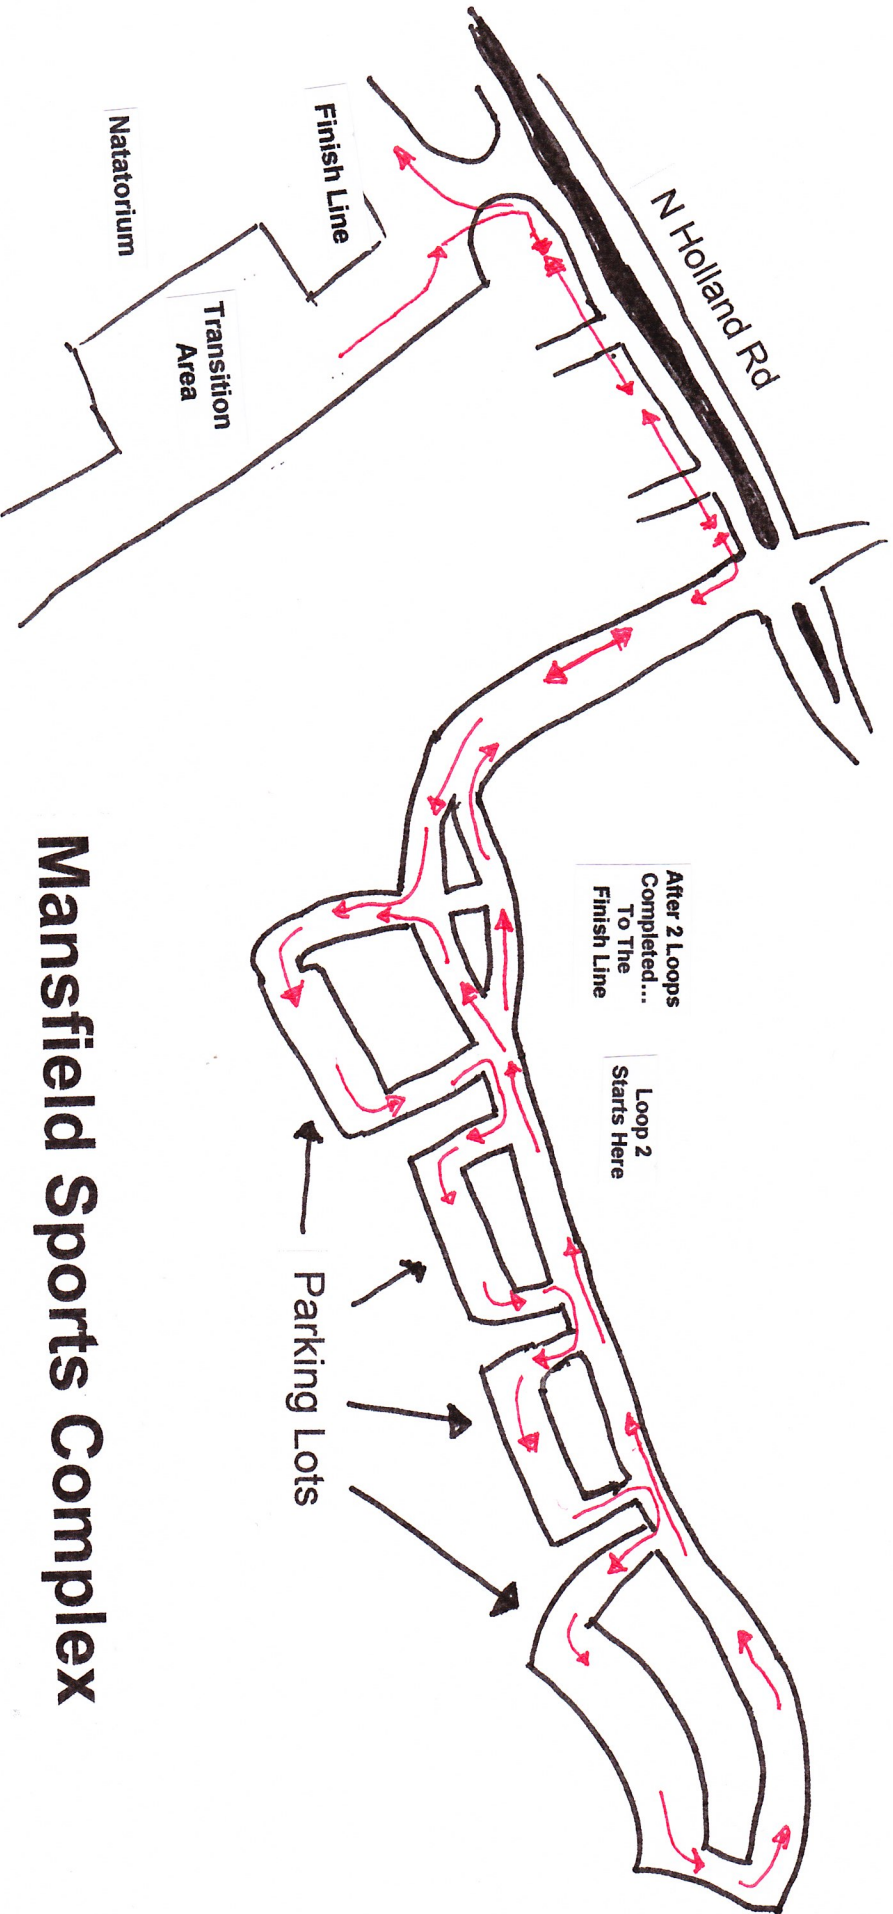

Mansfield, TX 3.2 Mile Run Course

Mansfield Sports Complex